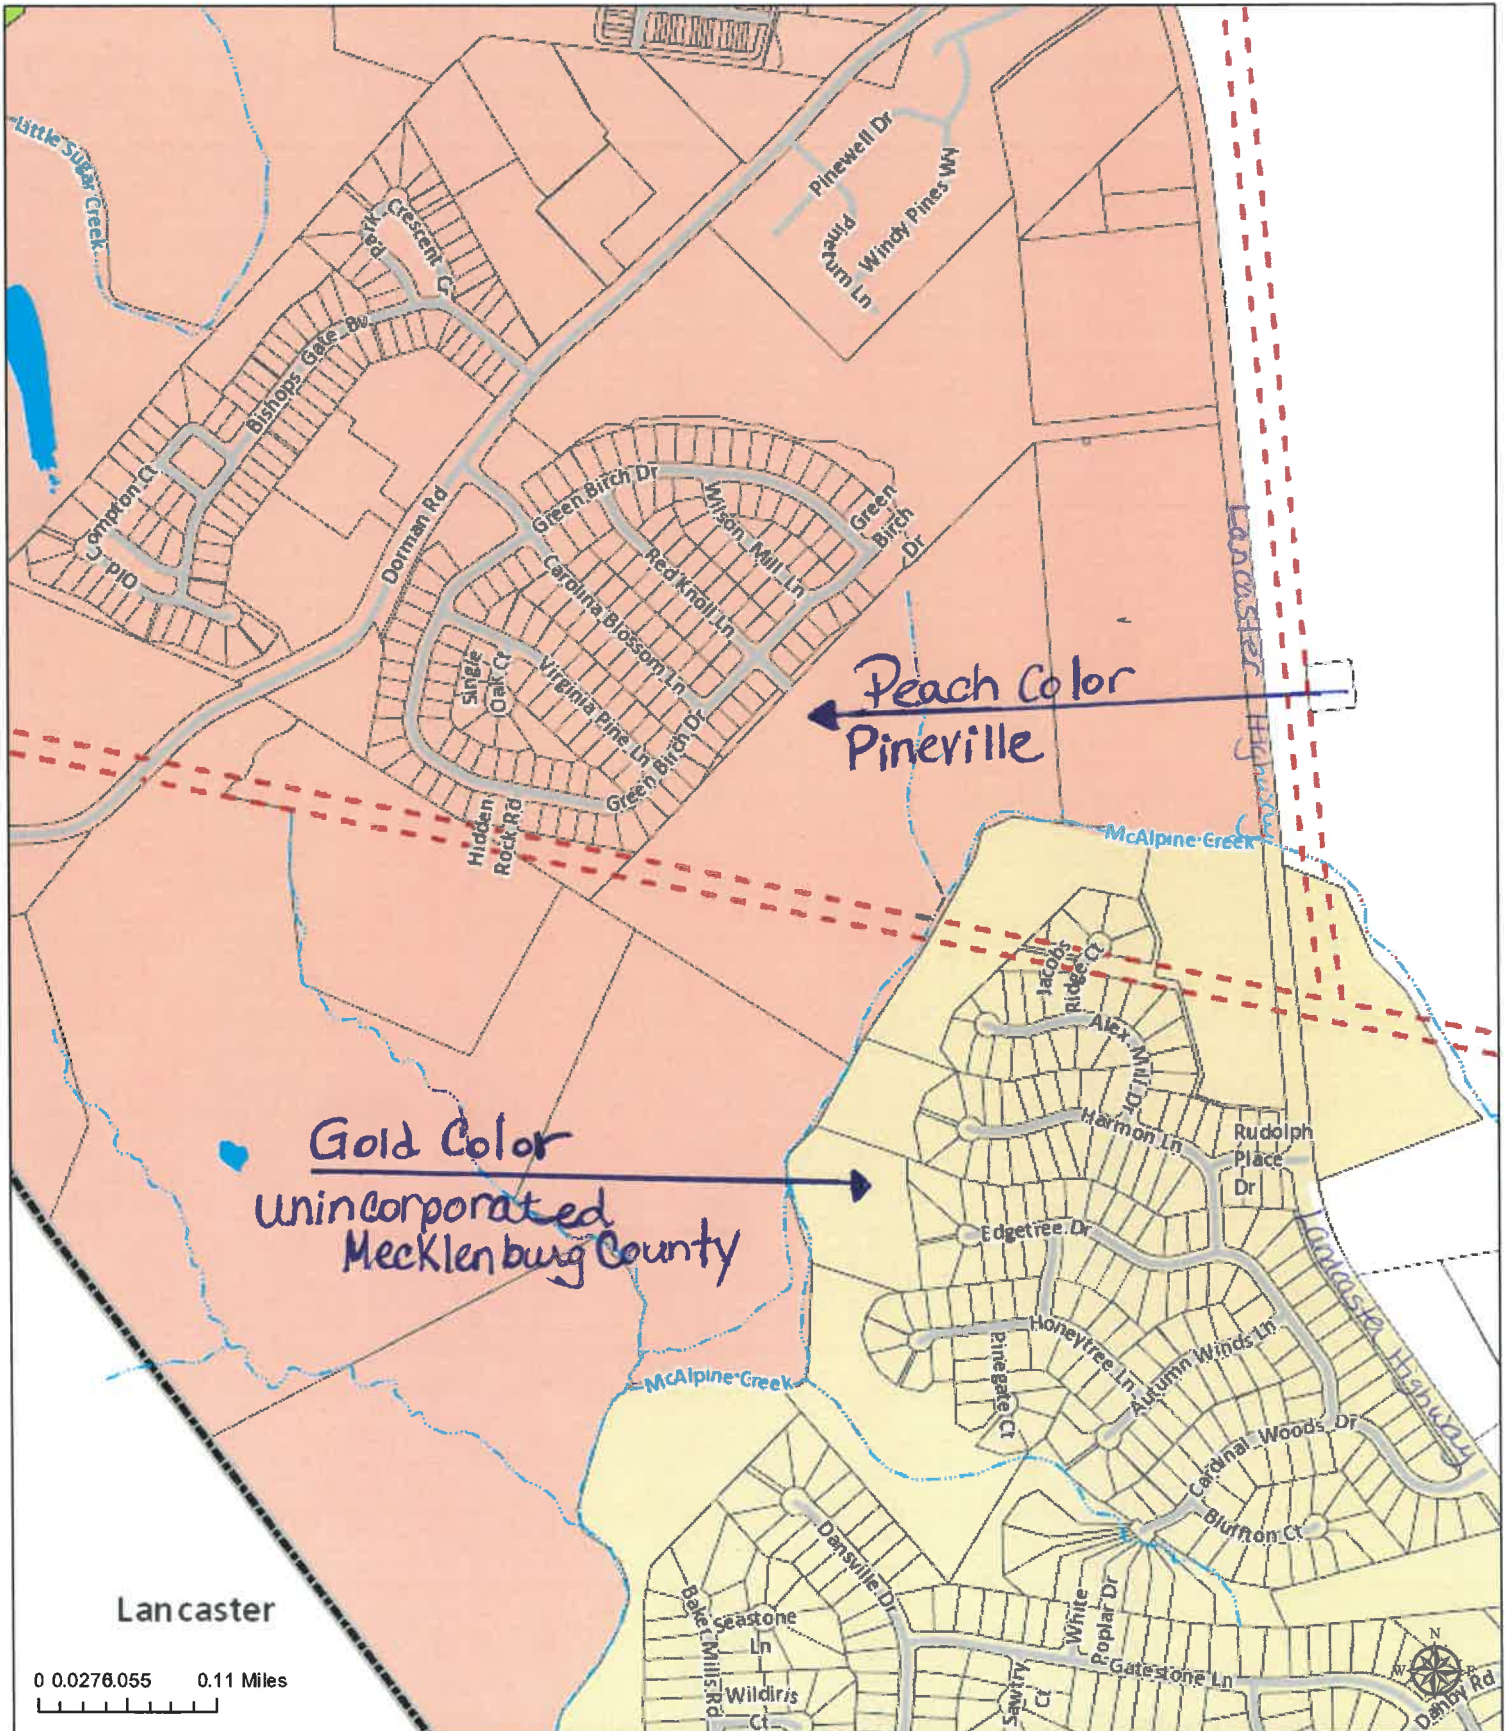

Polaris 3G Map – Mecklenburg County, North Carolina Trash Boundary

Date Printed: 9/24/2019 3:14:02 PM

This map or report is prepared for the inventory of real property within Mecklenburg County and is compiled from recorded deeds, plats, tax maps, surveys, planimetric maps, and other public records and data. Users of this map or report are hereby notified that the aforementioned public primary information sources should be consulted for verification. Mecklenburg County and its mapping contractors assume no legal responsibility for the information contained herein.